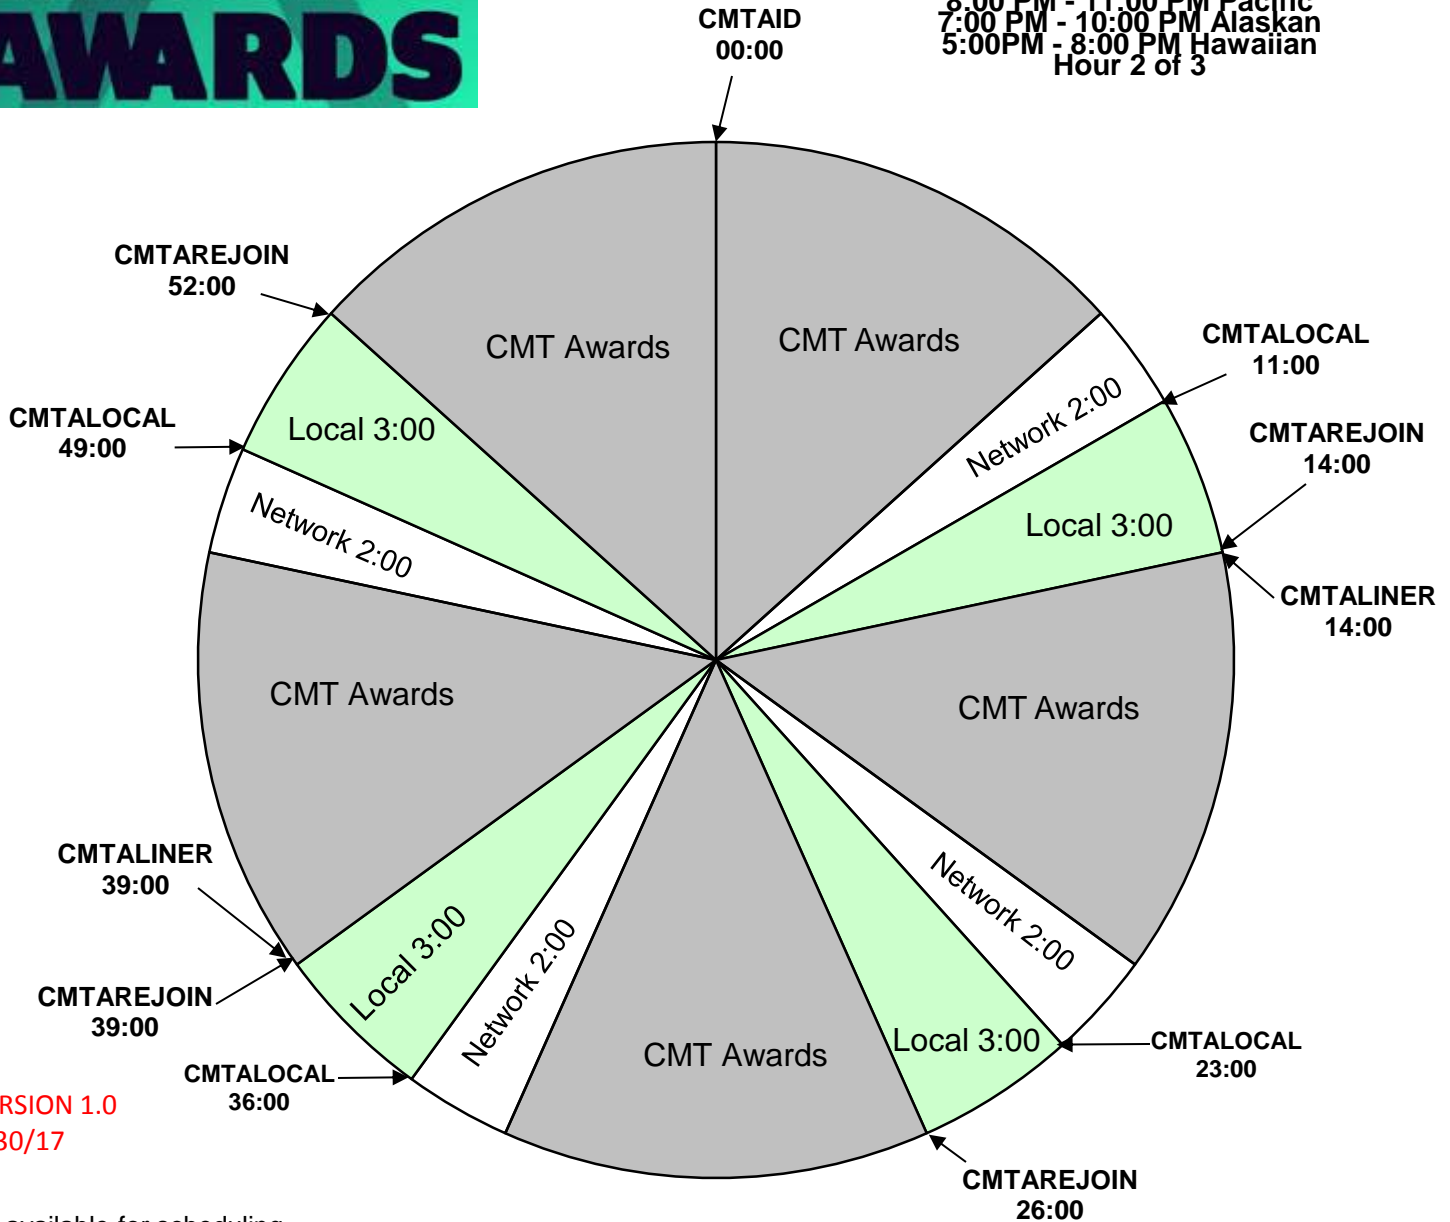

CMT Music Awards 2017
 XDS Program: CMT Awards 2017
 Effective Date: June 7th, 2017
 Premiere XDS PRO4-P Satellite
 Airs Live
 8:00 PM - 11:00 PM Eastern
 7:00 PM - 10:00 PM Central
 Other Time Zones Please Delay
 XDS Playback Until
 9:00 PM - 12:00 AM Mountain
 8:00 PM - 11:00 PM Pacific
 7:00 PM - 10:00 PM Alaskan
 5:00PM - 8:00 PM Hawaiian
 Hour 2 of 3